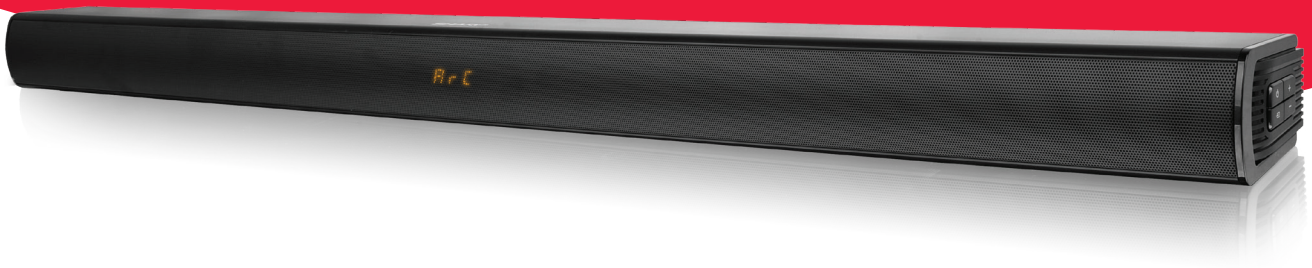

HT-SB150

# 2.0 SLIM SOUNDBAR

120 W | Bluetooth® | HDMI

HDMI

## Highlights

- Bluetooth® wireless music streaming
- Easy Control with the TV remote via HDMI ARC – CEC
- Operation from the Remote Control or direct keys on the unit
- Digital Optical-In
- Aux input to connect a device with an analogue stereo signal
- Total max power output: 120 W
- Equalizer for different Sound Modes
- Wall mountable or table top use
- Metal front grill with matt black finish
- LED display
- 92 cm long and 6 cm high
- Great sound for any TV

## Sound

Sound Enhancement: News, Movie, Music  
Total max power output: 120 W